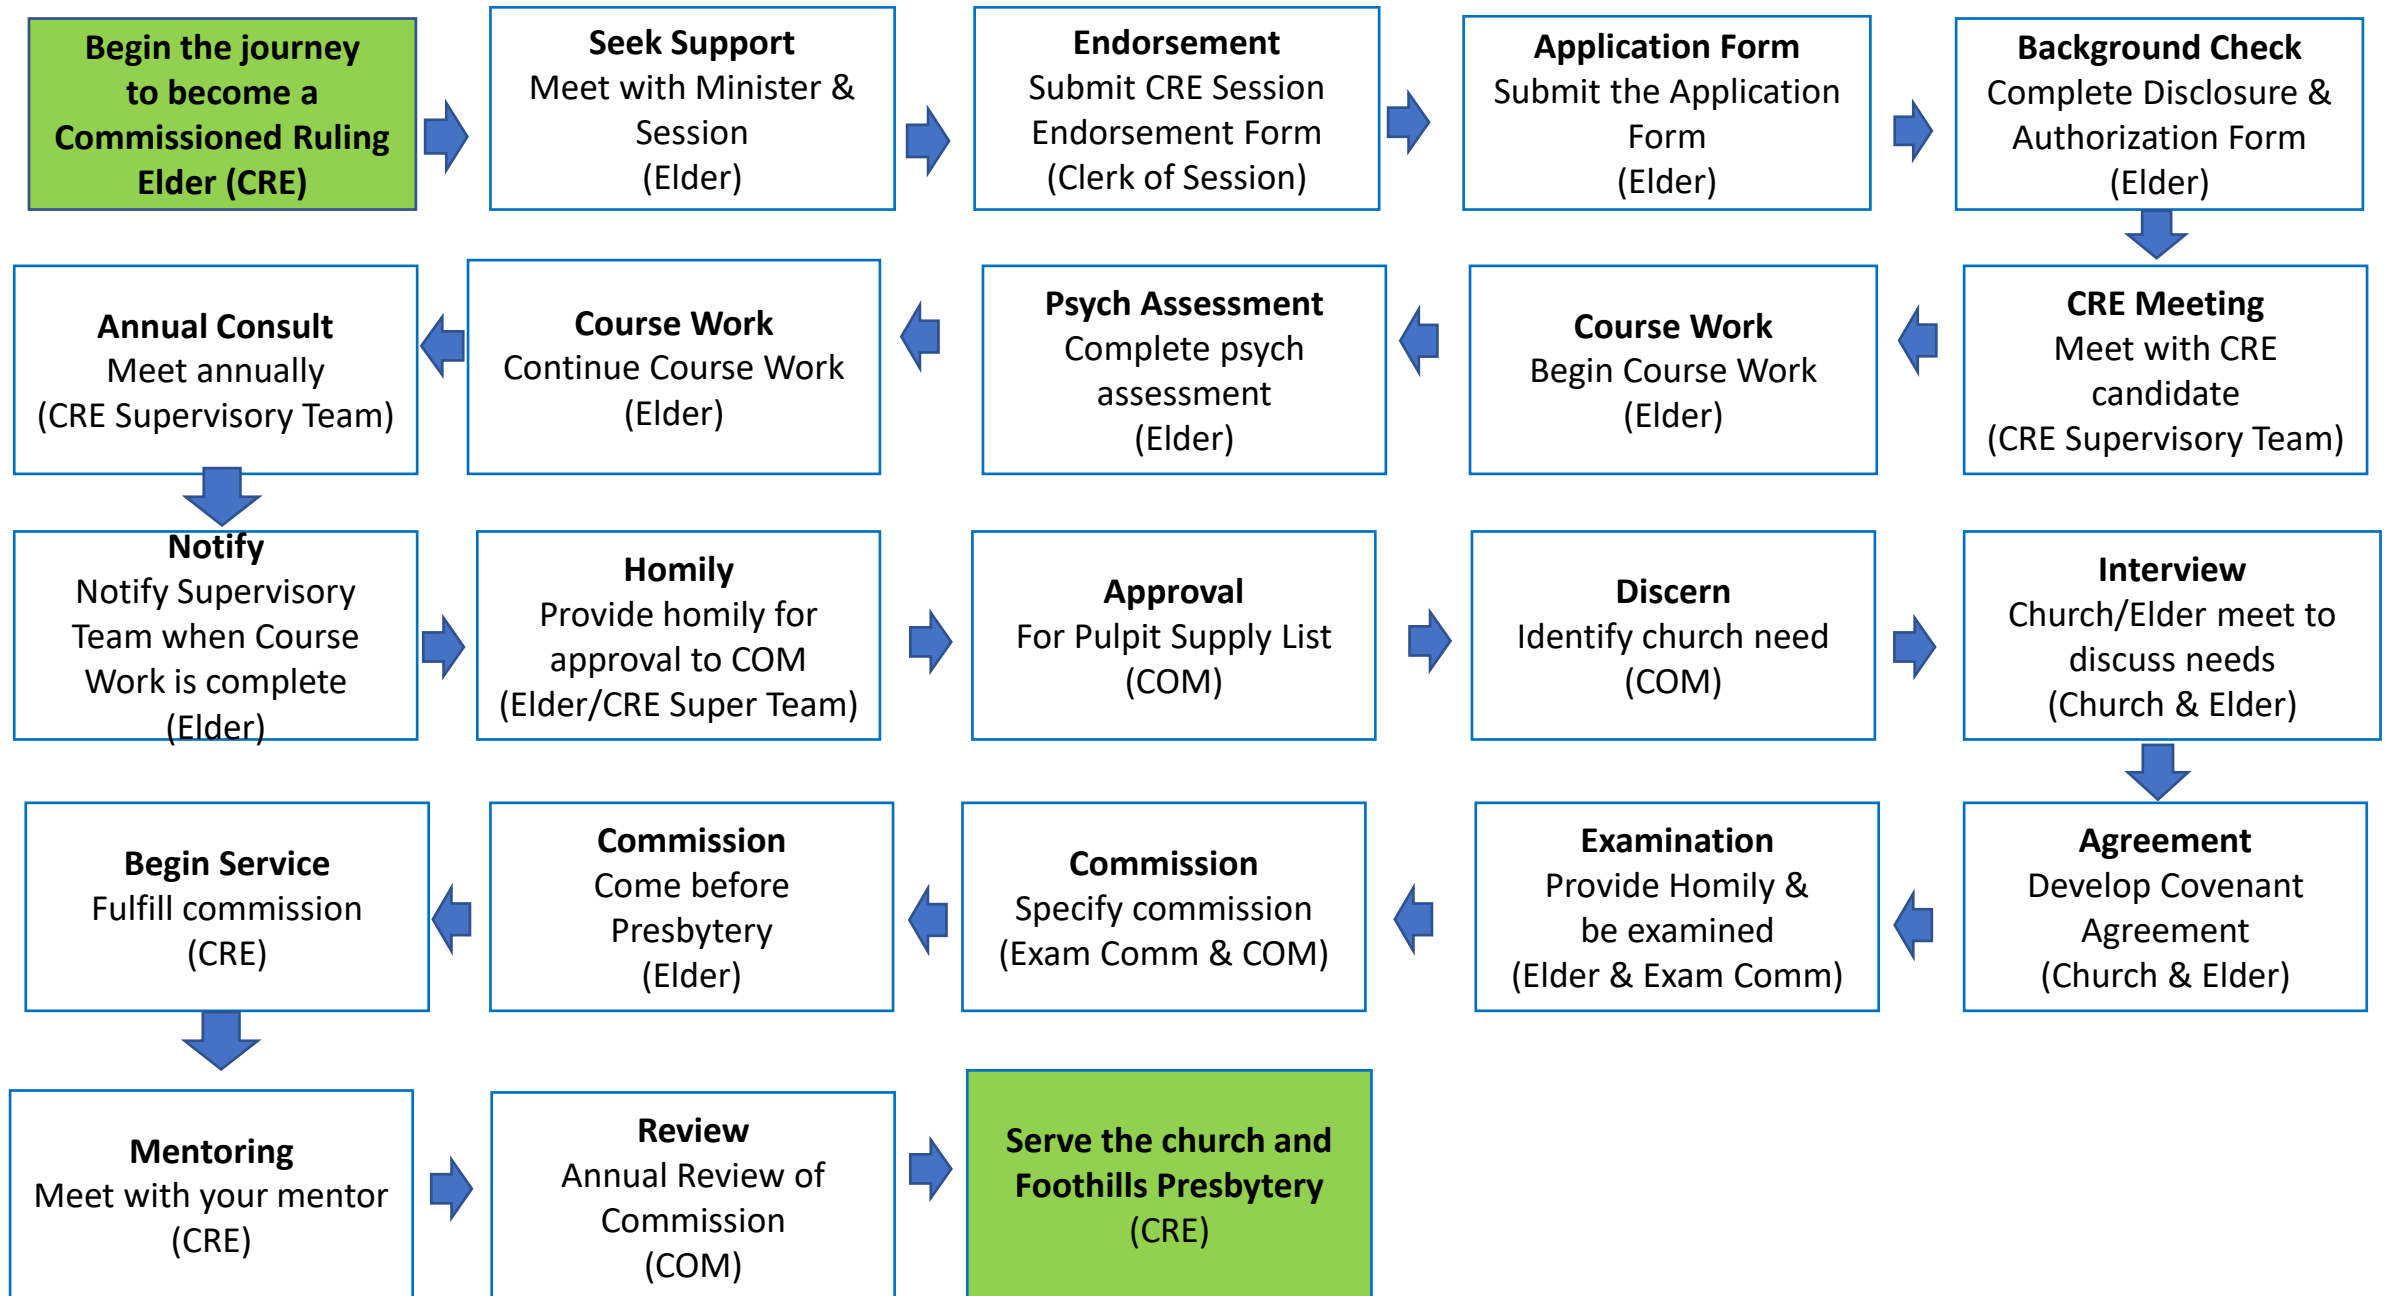

The CRE Process

Acronyms: CRE – Commissioned Ruling Elder; COM – Committee on Ministry; Elder– Ruling Elder