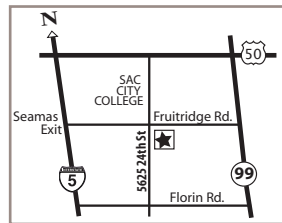

A Fundraising Performance Featuring Selections From DUKE ELLINGTON'S SACRED MUSIC

LOUIS ARMSTRONG, VINCE GUARALDI, CHRISTO REDENTOR & MORE

Benefiting the Work of Family Promise Sacramento

Sunday, March 13, 2016 • 4:00 p.m.

Bethany Presbyterian Church • 5625 24th Street • Sacramento

Featuring the Harley White, Jr. Orchestra

Bassist, composer and arranger Harley White, Jr. leads the Harley White, Jr. Orchestra. An Oakland native, he is the son of prominent bassist and educator Harley White.

Harley has worked with notable artists such as Melvin Van Peebles,

Raphael Saadiq, Cake, Faith Evans, Nelson Riddle, Blackalicious, Ben Harper, The Count Basie Orchestra, Amiri Baraka, Trio Casindio (Jose Montoya), Dr. Echo, and Harley White, Sr.

A Fundraising Performance Featuring Selections From DUKE ELLINGTON'S SACRED MUSIC

LOUIS ARMSTRONG, VINCE GUARALDI, CHRISTO REDENTOR & MORE

Benefiting the Work of Family Promise Sacramento

Sunday, March 13, 2016 • 4:00 p.m.

Bethany Presbyterian Church • 5625 24th Street • Sacramento

Featuring the Harley White, Jr. Orchestra

Bassist, composer and arranger Harley White, Jr. leads the Harley White, Jr. Orchestra. An Oakland native, he is the son of prominent bassist and educator Harley White.

Harley has worked with notable artists such as Melvin Van Peebles,

Raphael Saadiq, Cake, Faith Evans, Nelson Riddle, Blackalicious, Ben Harper, The Count Basie Orchestra, Amiri Baraka, Trio Casindio (Jose Montoya), Dr. Echo, and Harley White, Sr.

ADMISSION
Suggested donation of $7 or more at the door; a donations basket will be available. All are welcome, regardless of ability to contribute!

•
Post-concert reception

•
Presented by
Bethany Presbyterian Church
www.bethpres.com
The Gathering
www.sacgathering.org