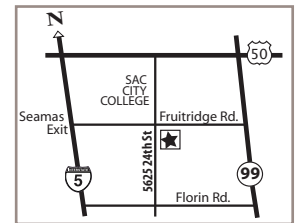

A Fundraising Performance Featuring Selections From DUKE ELLINGTON'S SACRED MUSIC

LOUIS ARMSTRONG, VINCE GUARALDI, CHRISTO REDENTOR & MORE

Benefiting the Work of Family Promise Sacramento

Sunday, March 13, 2016 • 4:00 p.m.

Bethany Presbyterian Church • 5625 24th Street • Sacramento

Featuring the Harley White, Jr. Orchestra

Bassist, composer and arranger Harley White, Jr. leads the Harley White, Jr. Orchestra. An Oakland native, he is the son of prominent bassist and educator Harley White.

Harley has worked with notable artists such as Melvin Van Peebles,

Raphael Saadiq, Cake, Faith Evans, Nelson Riddle, Blackalicious, Ben Harper, The Count Basie Orchestra, Amiri Baraka, Trio Casindio (Jose Montoya), Dr. Echo, and Harley White, Sr.

A Fundraising Performance Featuring Selections From DUKE ELLINGTON'S SACRED MUSIC

LOUIS ARMSTRONG, VINCE GUARALDI, CHRISTO REDENTOR & MORE

Benefiting the Work of Family Promise Sacramento

Sunday, March 13, 2016 • 4:00 p.m.

Bethany Presbyterian Church • 5625 24th Street • Sacramento

Featuring the Harley White, Jr. Orchestra

Bassist, composer and arranger Harley White, Jr. leads the Harley White, Jr. Orchestra. An Oakland native, he is the son of prominent bassist and educator Harley White.

Harley has worked with notable artists such as Melvin Van Peebles,

Raphael Saadiq, Cake, Faith Evans, Nelson Riddle, Blackalicious, Ben Harper, The Count Basie Orchestra, Amiri Baraka, Trio Casindio (Jose Montoya), Dr. Echo, and Harley White, Sr.

ADMISSION
Suggested donation of $7 or more at the door; a donations basket will be available. All are welcome, regardless of ability to contribute!

•
Post-concert reception

•
Presented by
Bethany Presbyterian Church
www.bethpres.com
The Gathering
www.sacgathering.org